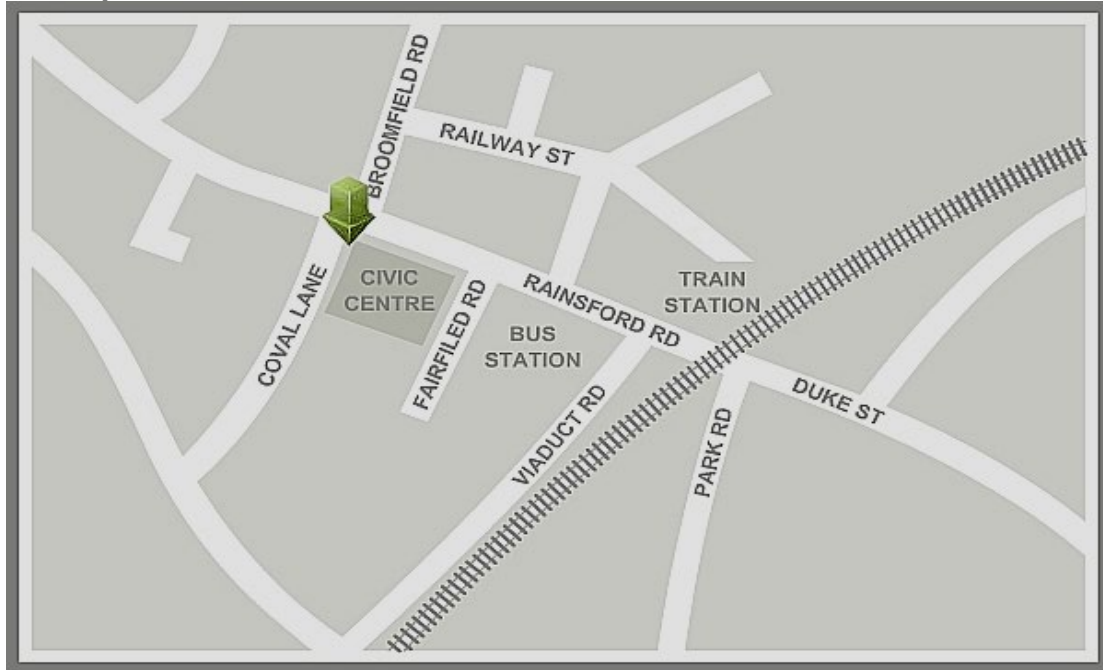

WRITTLE UNIVERSITY COLLEGE SHUTTLE SERVICE - 2019/20

Writtle University College currently operates a shuttle bus service from and to Chelmsford Railway/Bus Station area on a first come first serve basis during FE term times only. The minibuses stop in Coval Lane, Chelmsford, (by the Council Offices). There is no fee or need to book a place on this service. Just get to the pick up point during operational times.

Pick up location:

SERVICE OPERATIONAL TIMES:- FE term dates only

MORNING - 8:15 to 9:15 am - Mon-Fri – Chelmsford – College - Full service

(Due to the high demand for the service and that this service is subject to traffic conditions, it is the responsibility of the student to reach the pickup point as early as possible to leaving ample time to gain transport to reach the College in time for the start of the College day).