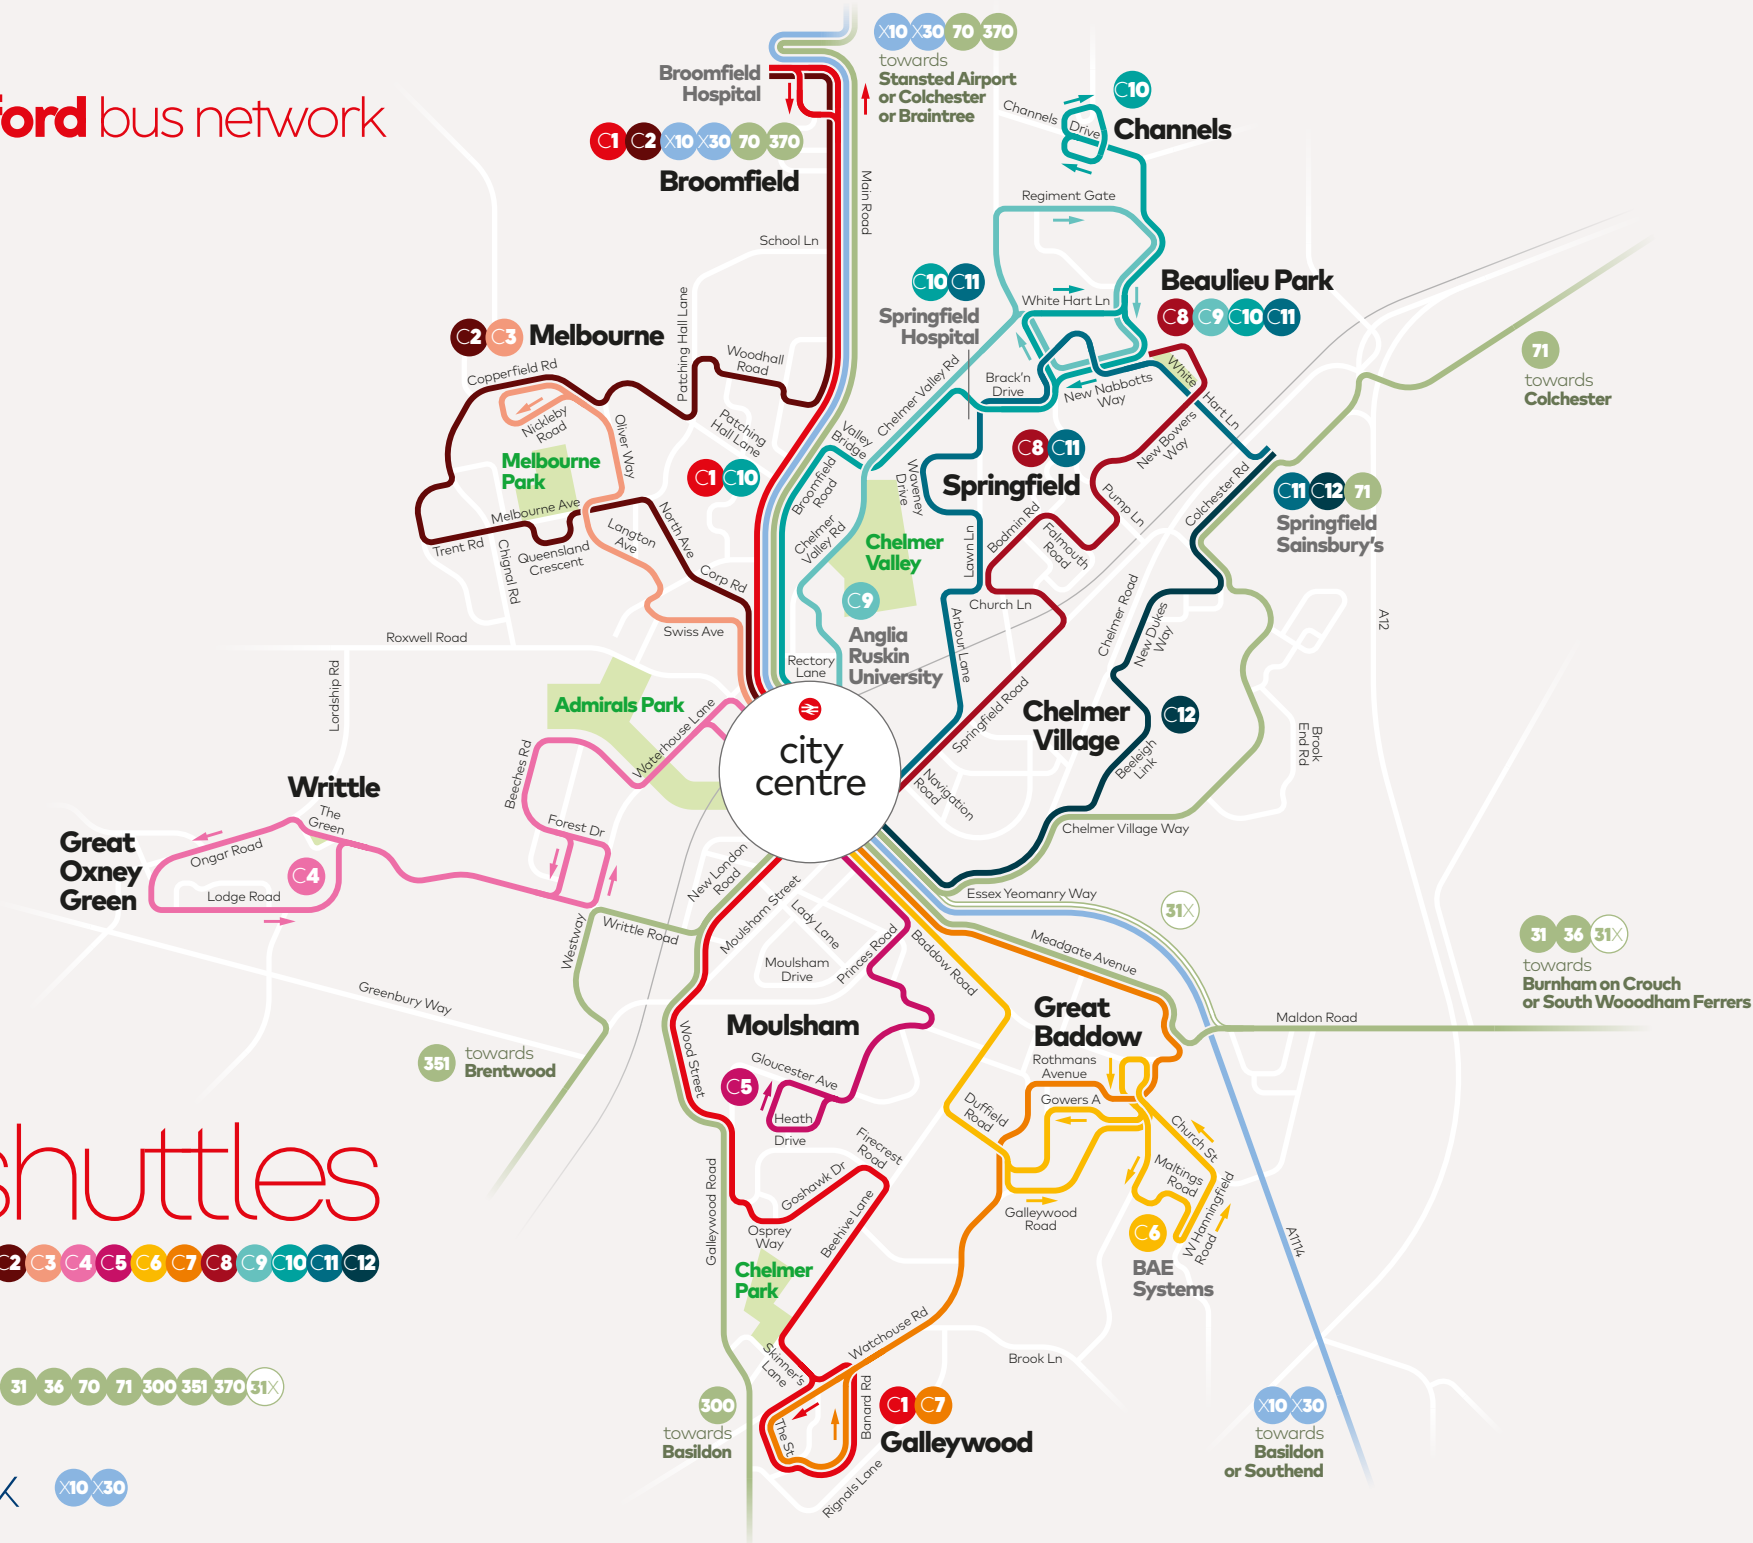

# Chelmsford bus network

shuttles  
C1 C2 C3 C4 C5 C6 C7 C8 C9 C10 C11 C12

Essex BUS 31 36 70 71 300 351 370 31X

Essex airlink X10 X30