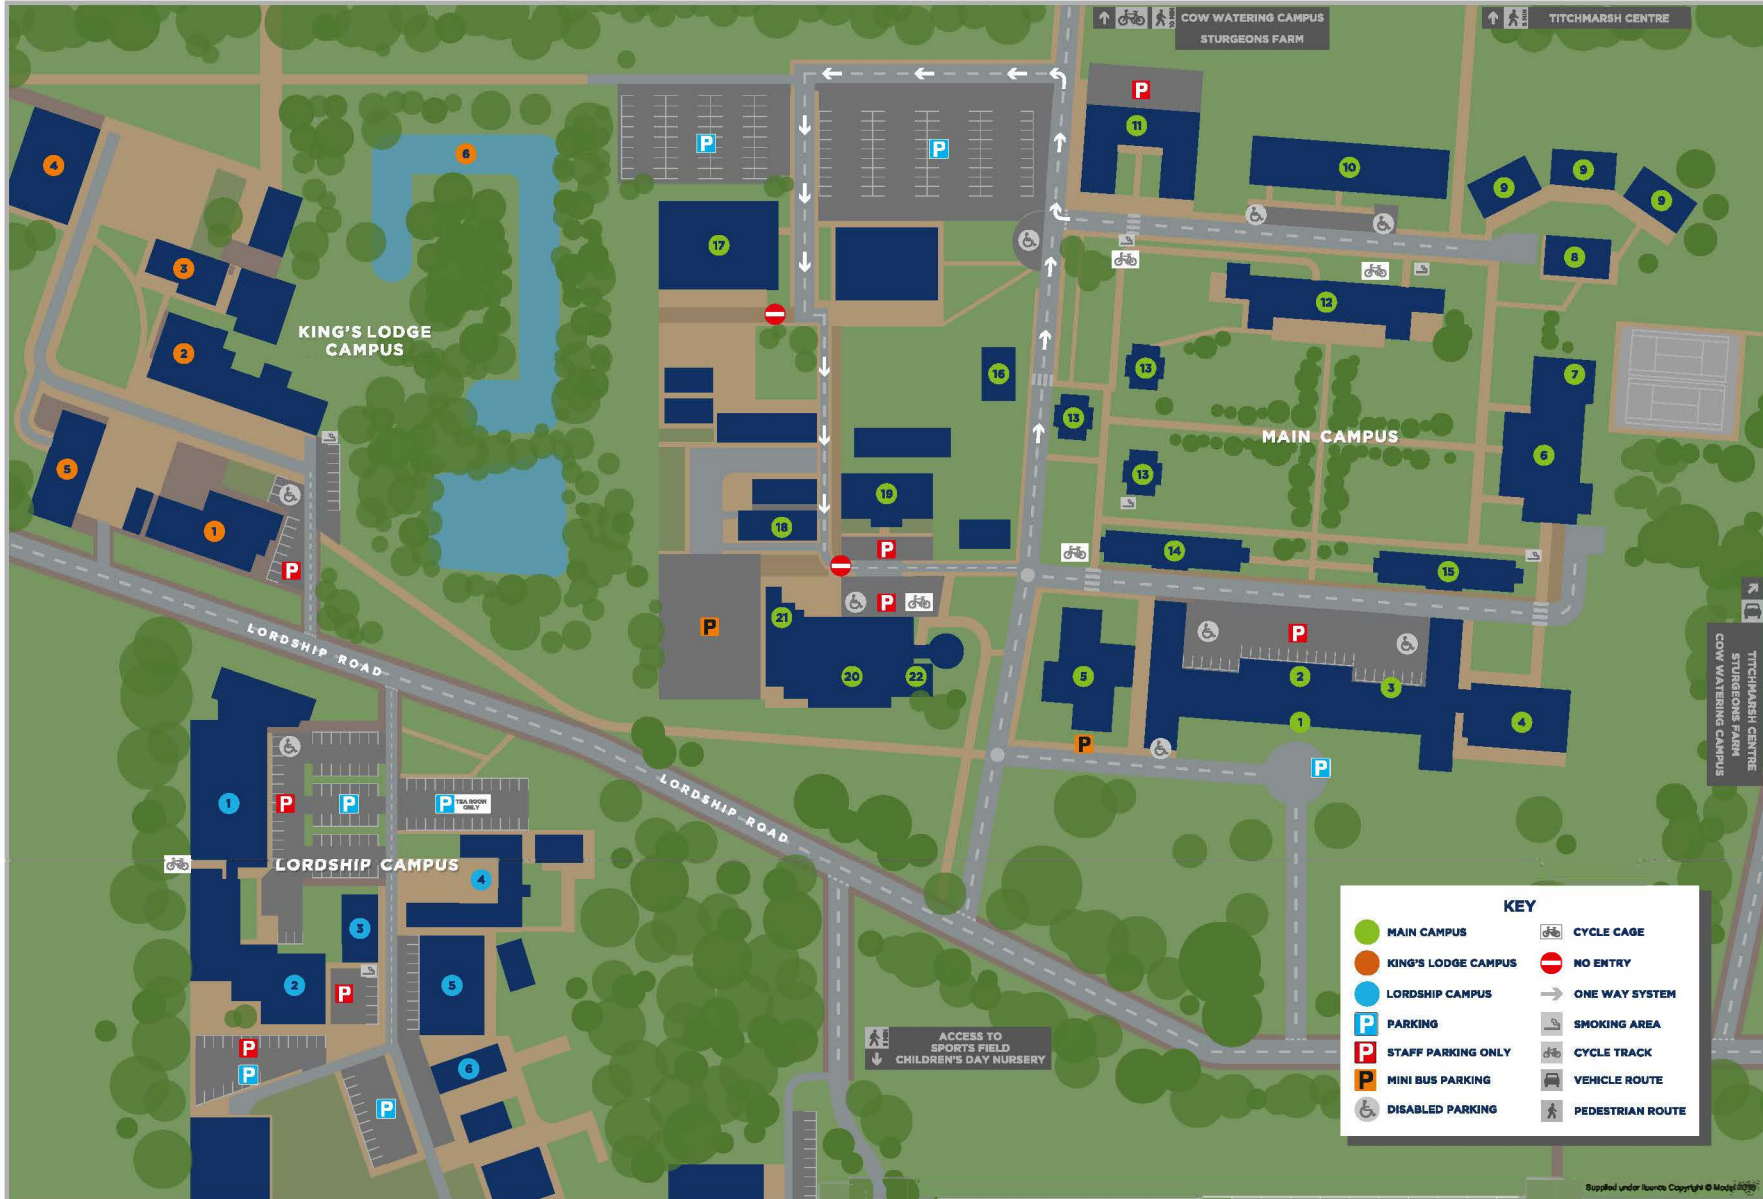

Campus Map

Scan the QR code for an online version.

KING'S LODGE CAMPUS

- 1: Design 3
- 2: Engineering Block
- 3: Postharvest Building
- 4: Baroness Platt Building
- 5: Tythe Barn
- 6: Moat

MAIN CAMPUS

- 1: Reception & Main Building
- 2: Main Hall
- 3: Students' Union
- 4: Library
- 5: Design 1
- 6: Restaurant
- 7: Conference Suite
- 8: HE Hub
- 9: Maddison Halls of Residence
- 10: Tabor Halls of Residence
- 11: Hamilton Hall of Residence
- 12: Strutt Halls of Residence
- 13: Harvey Halls of Residence
- 14: Dent Hall of Residence
- 15: Gill Hall of Residence
- 16: Stoneyshotts Offices
- 17: Amenity Landscape Building
- 18: Wilmott Building
- 19: Design 2
- 20: Recreation and Fitness Centre
- 21: Bar
- 22: Multi Faith Room

LORDSHIP CAMPUS

- 1: Lordship Science Centre
- 2: Northumberland Lecture Theatre
- 3: Sports Science Centre
- 4: Lordship Tea Room and Pantry
- 5: Turner Building
- 6: Floristry Training Shop

KEY

● MAIN CAMPUS	CYCLE CAGE
● KING'S LODGE CAMPUS	NO ENTRY
● LORDSHIP CAMPUS	ONE WAY SYSTEM
PARKING	SMOKING AREA
STAFF PARKING ONLY	CYCLE TRACK
MINI BUS PARKING	VEHICLE ROUTE
DISABLED PARKING	PEDESTRIAN ROUTE