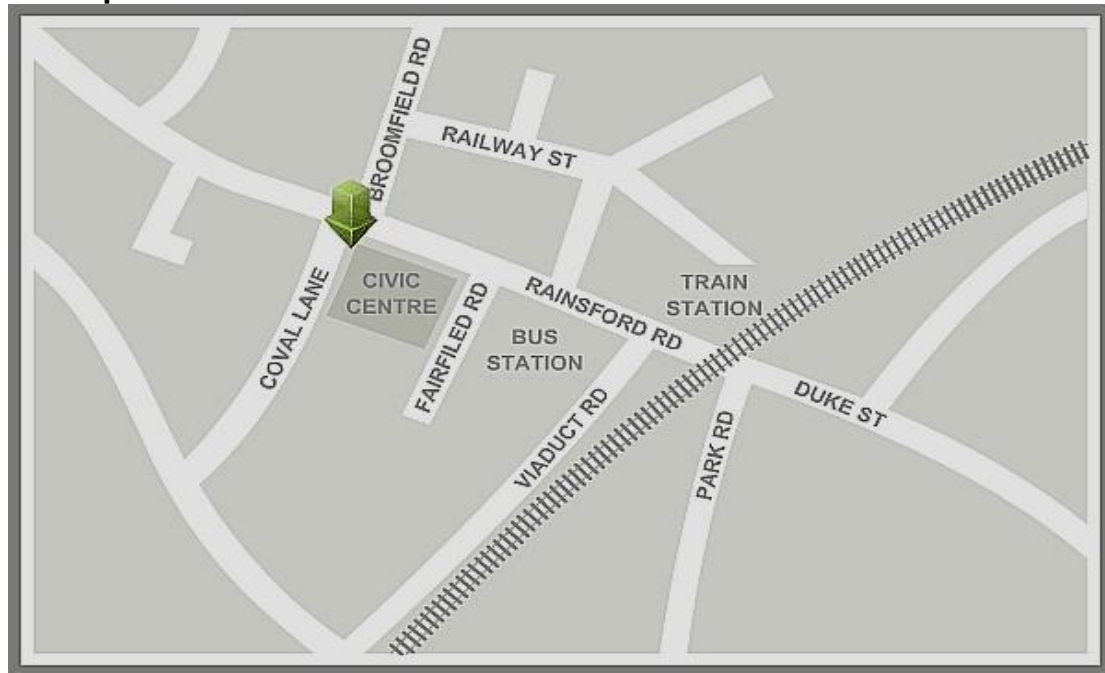

WRITTLE UNIVERSITY COLLEGE SHUTTLE SERVICE - 2017/18

Writtle College currently operates a shuttle bus service from and to Chelmsford Railway/Bus Station area on a first come first serve basis during FE term times only. The minibuses stop in Coval Lane, Chelmsford, (by the Council Offices). There is no fee or need to book a place on this service.

Pick up location:

SERVICE OPERATIONAL TIMES:- FE term dates only

MORNING - 8:15 to 9:15 am - Mon-Fri - Full service

(Due to the high demand for the service and that this service is subject to traffic conditions, it is the responsibility of the student to reach the pickup point as early as possible to leaving ample time to gain transport to reach the College in time for the start of the College day).