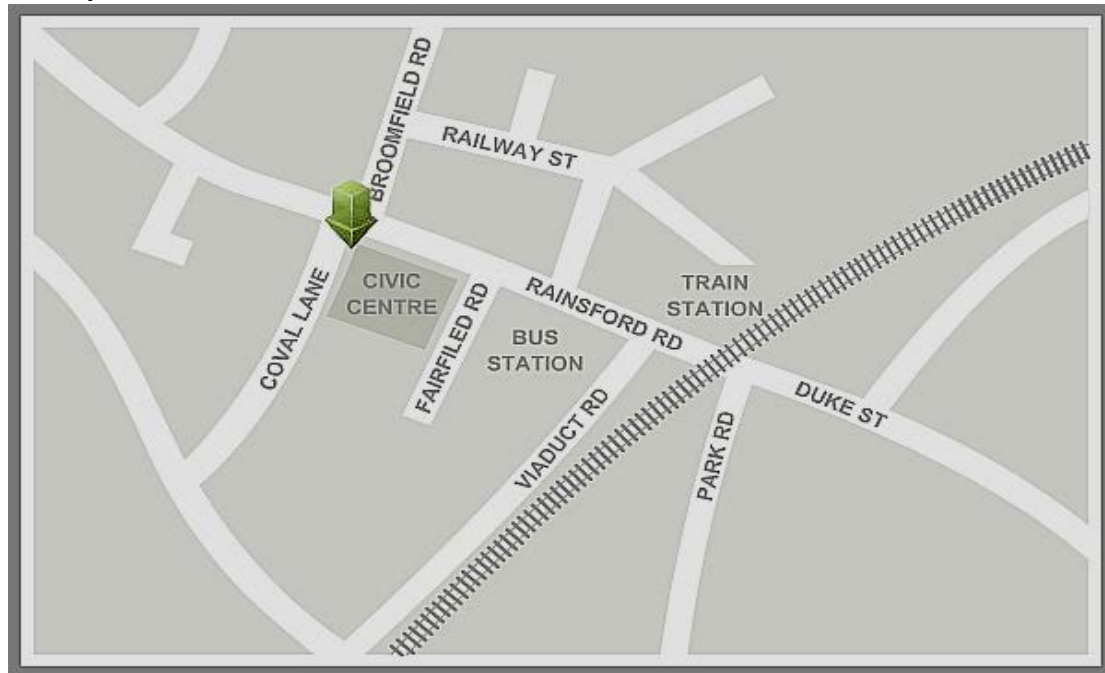

## WRITTLE UNIVERSITY COLLEGE SHUTTLE SERVICE – 2016-17

Writtle College currently operates a shuttle bus service from and to Chelmsford Railway/Bus Station area on a first come first serve basis during FE term times only. The minibuses stop in Coval Lane, Chelmsford, (by the Council Offices). There is no fee or need to book a place on this service.

**Pick up location:**