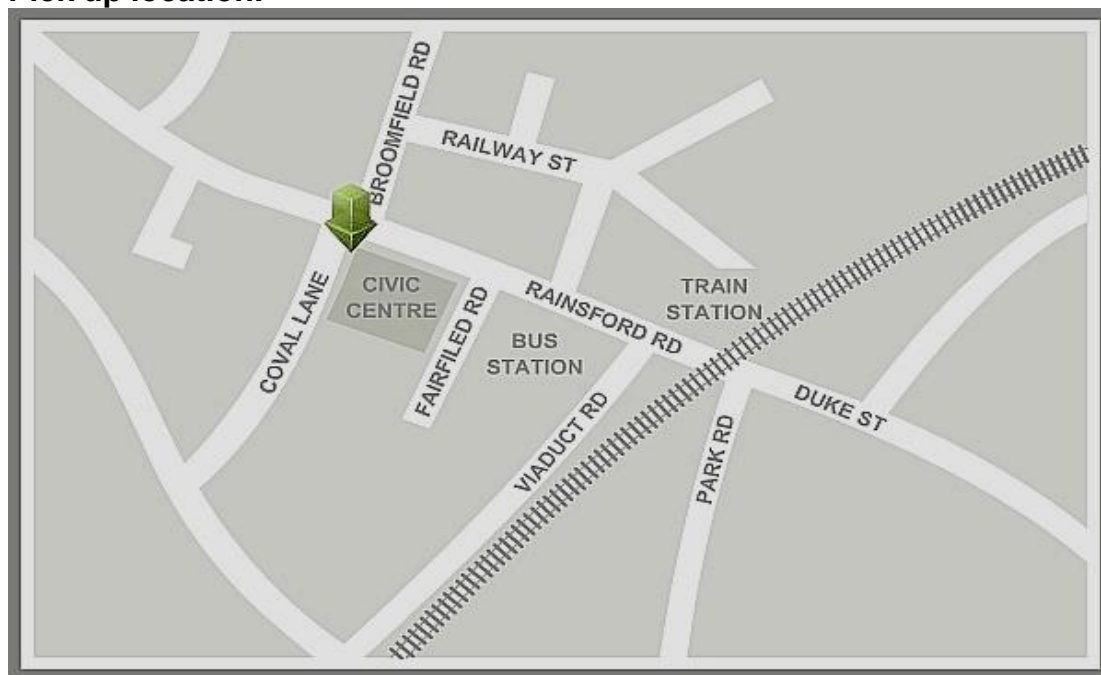

WRITTLER UNIVERSITY COLLEGE SHUTTLE SERVICE - 2017/18

Writtle College currently operates a shuttle bus service from and to Chelmsford Railway/Bus Station area on a first come first serve basis during FE term times only. The minibuses stop in Coval Lane, Chelmsford, (by the Council Offices). There is no fee or need to book a place on this service.

Pick up location:

SERVICE OPERATIONAL TIMES:- FE term dates only

MORNING - 8:15 to 9:15 am - Mon-Fri - Full service

(Due to the high demand for the service and that this service is subject to traffic conditions, it is the responsibility of the student to reach the pickup point as early as possible to leaving ample time to gain transport to reach the College in time for the start of the College day).