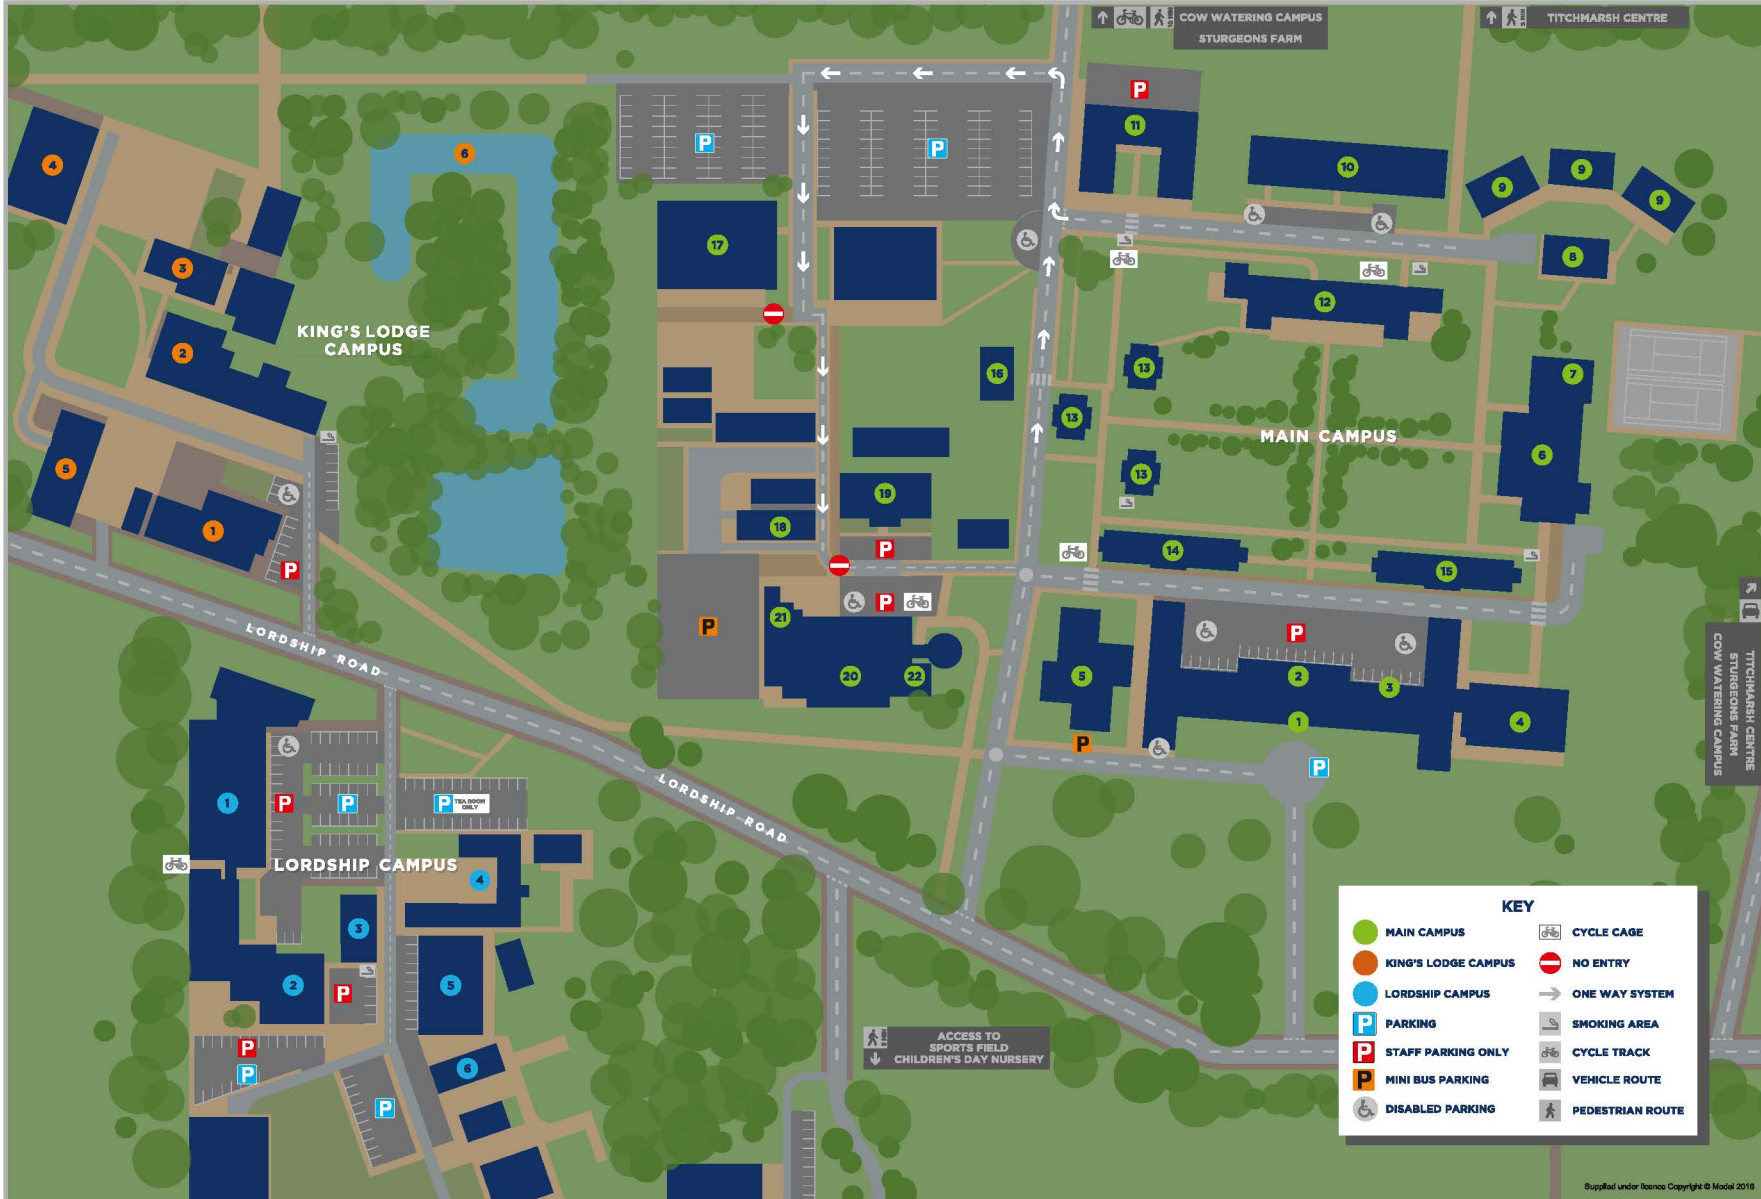

Campus Map

Scan the QR code for an online version.

KING'S LODGE CAMPUS

- 1: Design 3
- 2: Engineering Block
- 3: Postharvest Building
- 4: Baroness Platt Building
- 5: Tythe Barn
- 6: Moat

MAIN CAMPUS

- 1: Reception & Main Building
- 2: Main Hall
- 3: Students' Union
- 4: Library
- 5: Design 1
- 6: Restaurant
- 7: Conference Suite
- 8: Maddison Building
- 9: Maddison Halls of Residence
- 10: Tabor Halls of Residence
- 11: Hamilton Hall of Residence
- 12: Strutt Halls of Residence
- 13: Harvey Halls of Residence
- 14: Dent Hall of Residence
- 15: Gill Hall of Residence
- 16: Stoneyshotts Offices
- 17: Amenity Landscape Building
- 18: Wilmott Building
- 19: Design 2
- 20: Recreation and Fitness Centre
- 21: Bar
- 22: Multi Faith Room

LORDSHIP CAMPUS

- 1: Lordship Science Centre
- 2: Northumberland Lecture Theatre
- 3: Sports Science Centre
- 4: Lordship Tea Room and Pantry
- 5: Turner Building
- 6: Floristry Training Shop

KEY

● MAIN CAMPUS	CYCLE CAGE
● KING'S LODGE CAMPUS	NO ENTRY
● LORDSHIP CAMPUS	ONE WAY SYSTEM
PARKING	SMOKING AREA
STAFF PARKING ONLY	CYCLE TRACK
MINI BUS PARKING	VEHICLE ROUTE
DISABLED PARKING	PEDESTRIAN ROUTE